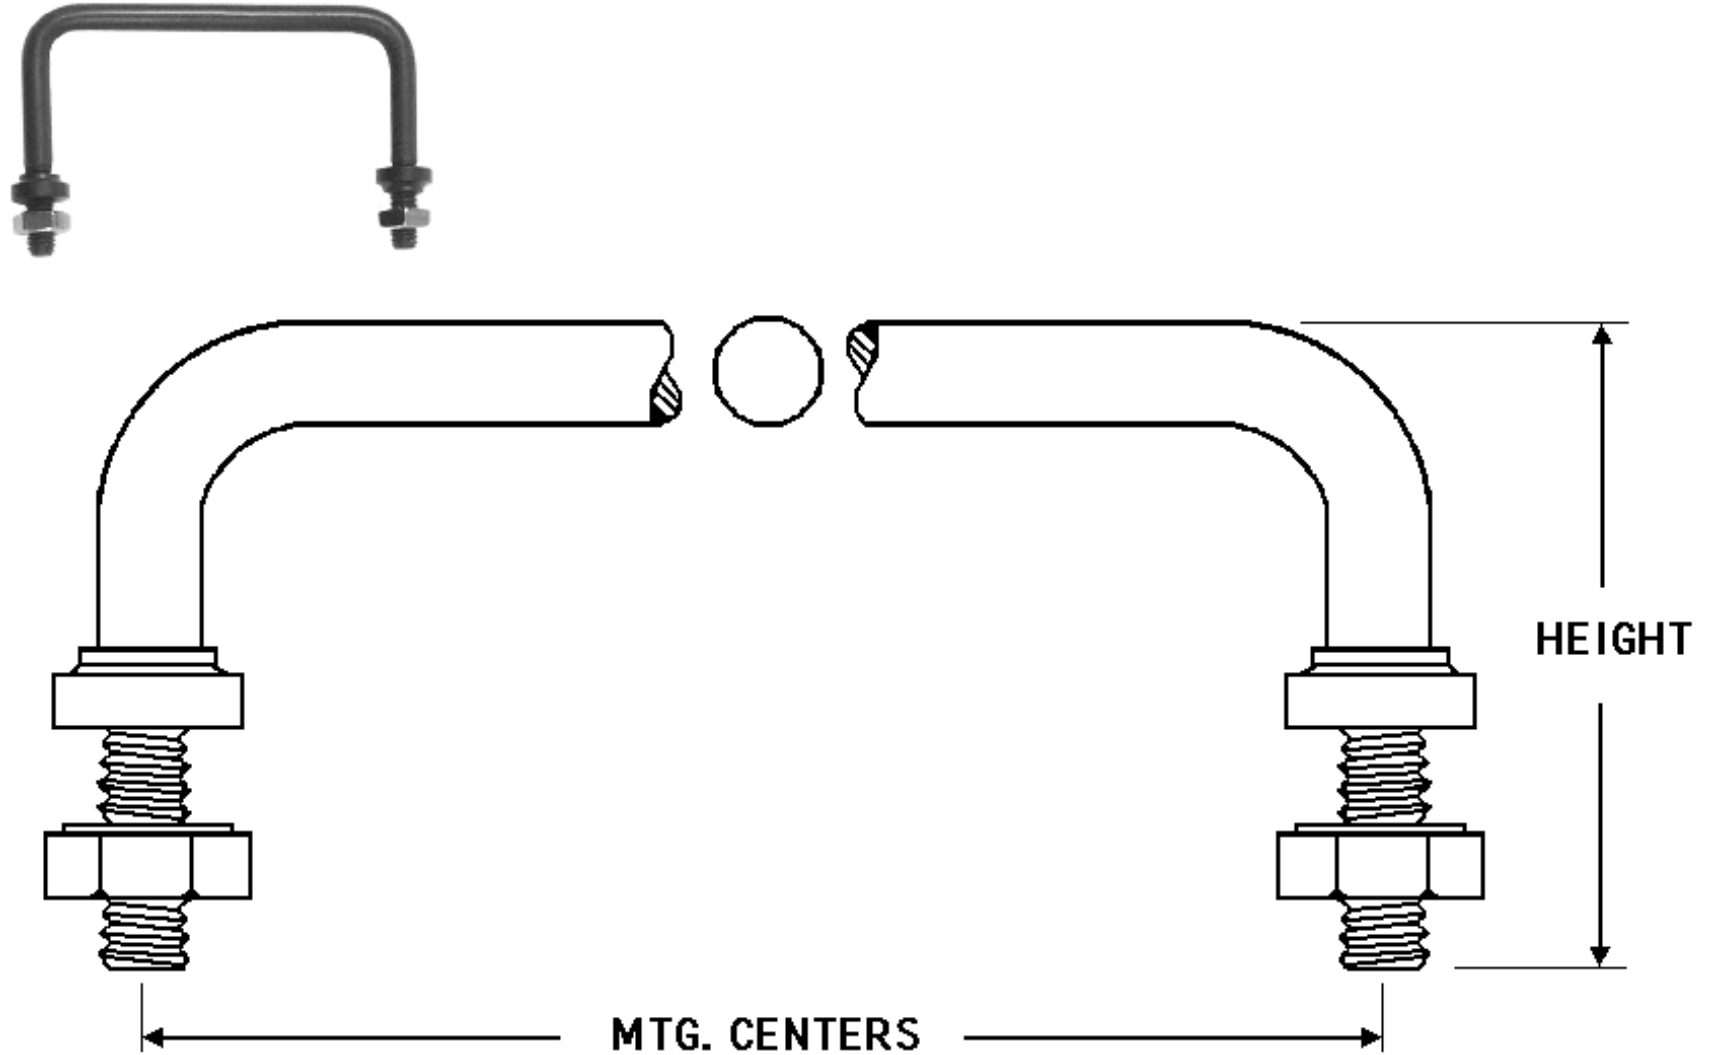

[Inventory Search](#)

[Cross Reference](#)

[UPS Tracking](#)

632 Arch Street, POB
726 Meadville, PA
16335 USA 814-724-
6440

[Contact Webmaster](#)

© June 6, 2005

External Threaded Handles

PART NO.	MAT.	FINISH	HT.	RADIUS	MOUNTING CENTERS	THREAD & DEPTH
1609	Brass	Chrome	2-1/8	5/16	3	5/16-18 x 21/32
1610		Black Zinc				
1611		Chrome			4	
1612		Black Zinc				
2053		Chrome	4-1/4			
1613		Black Zinc				
1614		Chrome	2-11/16	6		
1615		Black Zinc				